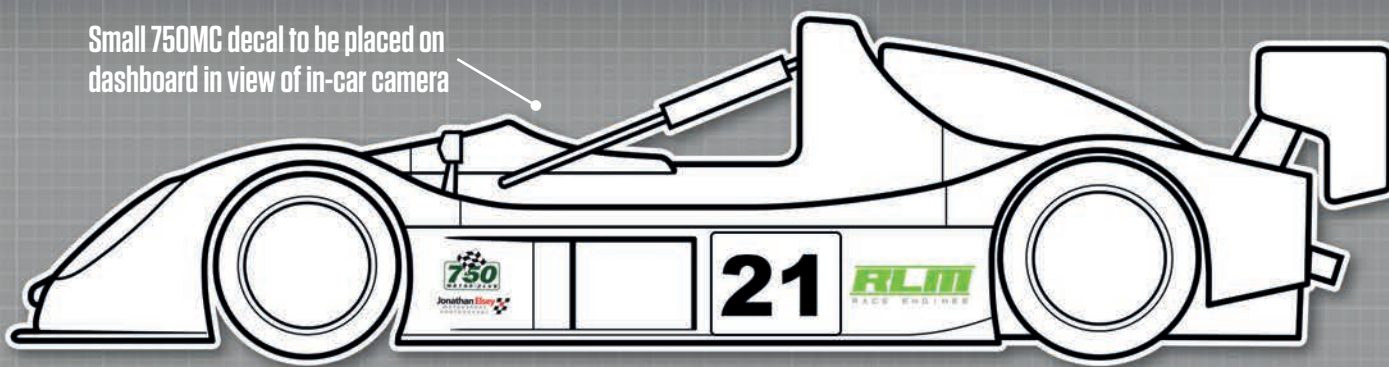

Position of all decals are flexible but please ensure graphics are clearly visible.
NOTE: Optional decals need to be present in order to be eligible for awards.

RLM RACING

Bikesports Championship

Small 750MC decal to be placed on dashboard in view of in-car camera