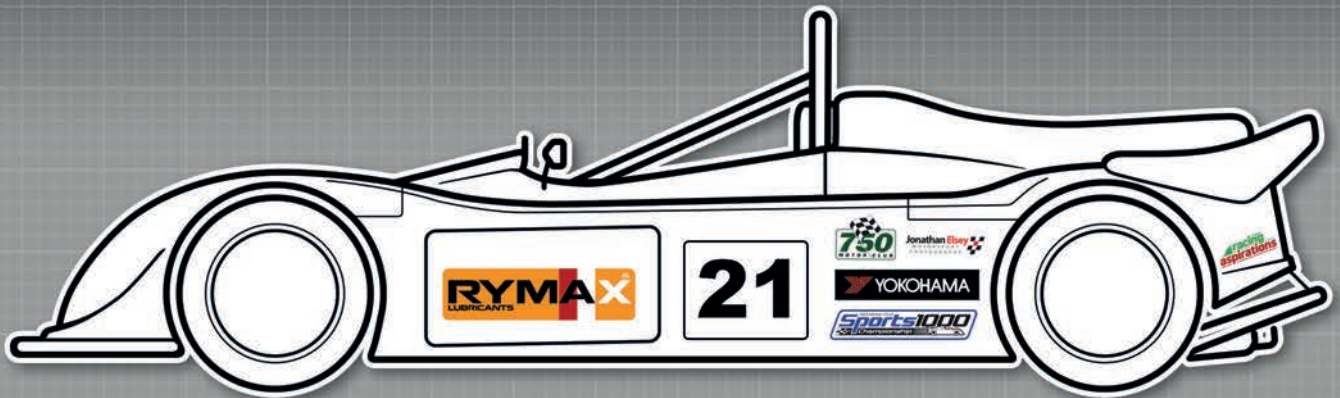

RYMAX LUBRICANTS

Sports 1000

Championship