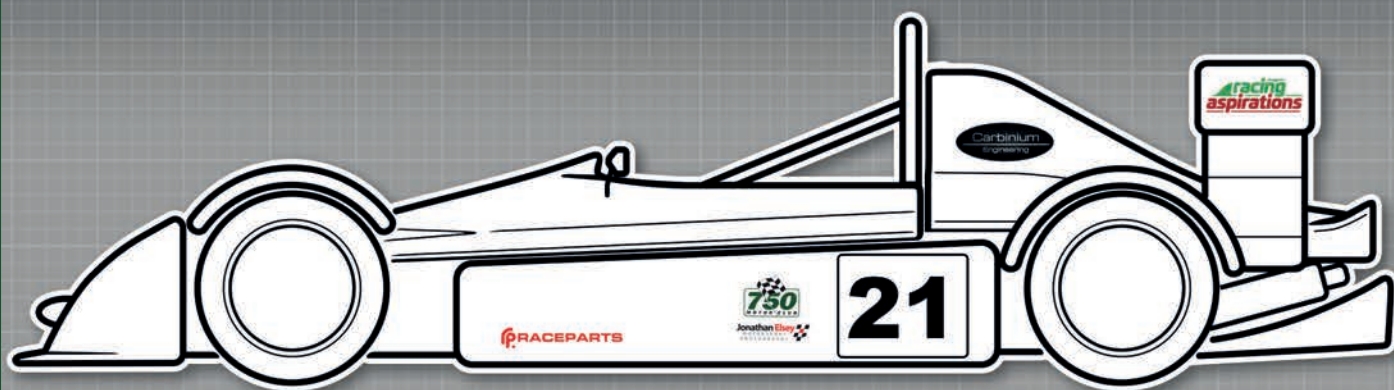

Championship

MANDATORY DECALS 2021

SIDE
2 x 750 Motor Club

2 x Raceparts
2 x Racing Aspirations

2 x Carbinium
2 x Jon Elsey Photography

Position of all decals are flexible but please ensure graphics are clearly visible.