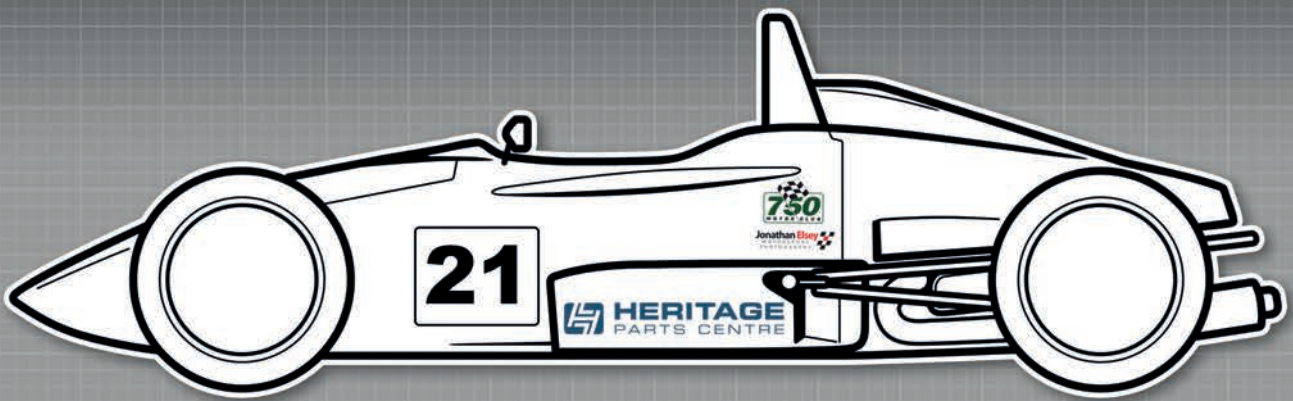

HERITAGE PARTS CENTRE

Formula Vee

Championship

MANDATORY DECALS 2021

FRONT

1 x Heritage Parts Centre

SIDE

2 x 750 Motor Club

2 x Heritage Parts Centre

2 x Jon Elsey Photography

Please ensure graphics are clearly visible and follow the plan as closely as possible.

■ Decals are available in optional colours.