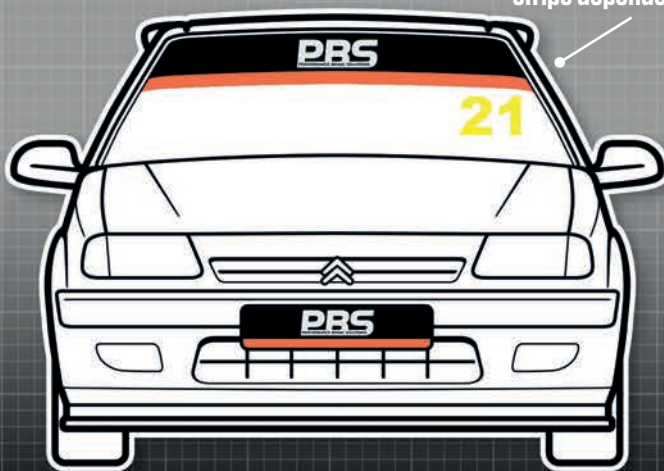

Race Series

NOTE: Smaller Raceparts decals available

MANDATORY DECALS 2021

SIDE
2 x 750 Motor Club

2 x Raceparts
2 x Jon Elsey Photography

2 x H750F Class A, C or AS
graphic

Position of all decals are flexible but please ensure graphics are clearly visible.

PBS BRAKES

Hot Hatch

Championship

PBS decal to be placed on dashboard
in view of in-car camera

Coloured windscreen and numberplate
strips dependent on class

MANDATORY DECALS 2021

FRONT	REAR	SIDE
1 x PBS sunstrip	1 x PBS numberplate	2 x 750 Motor Club
1 x PBS numberplate	1 x class decal	2 x Jon Elsey Photography