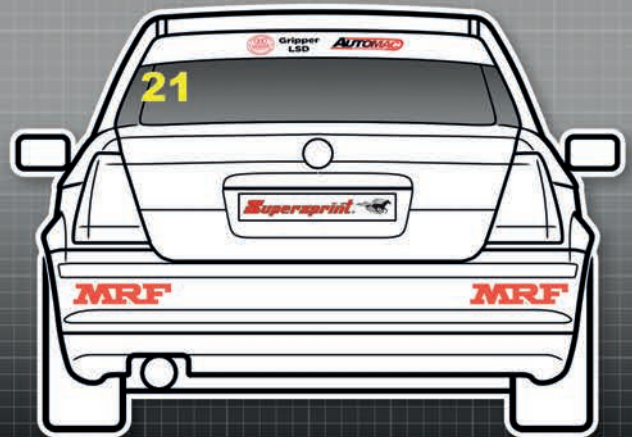

Please ensure graphics are clearly visible and follow the plan exactly.

See championship regulations regarding class designation and race number positioning etc.

BMW CAR CLUB

BMW CCR

Cup Class

Small 750MC decal to be placed on dashboard in view of in-car camera