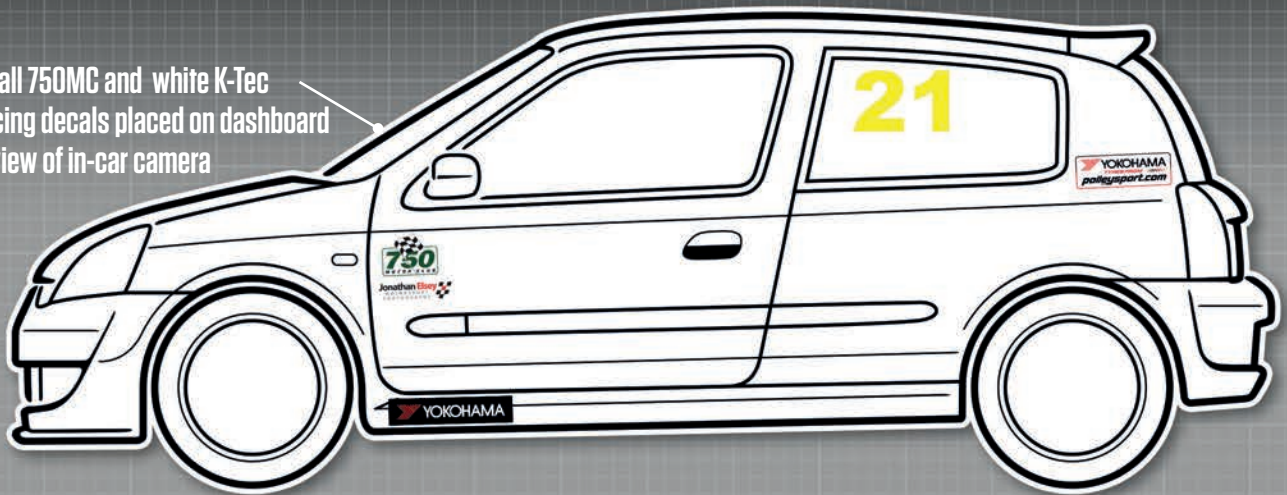

2 x Jon Elsey Photography

Please ensure graphics are clearly visible and follow the plan as closely as possible.

K-TEC RACING

Clio 182

Championship

Small 750MC and white K-Tec
Racing decals placed on dashboard
in view of in-car camera