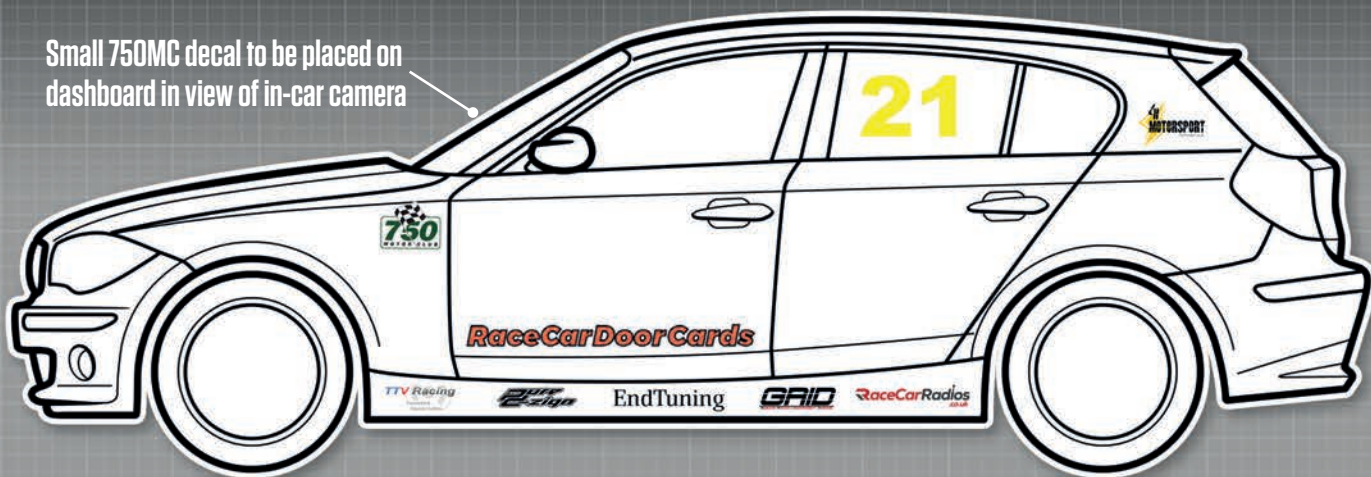

**MANDATORY DECALS
2021**

GAZ SHOCKS

116 Trophy

Race Series

Small 750MC decal to be placed on dashboard in view of in-car camera

MANDATORY DECALS 2021

FRONT / REAR
 1 x Gaz/116 Trophy sunstrip
 1 x Klarius

SIDE
 2x Laser Tools (numberplate)
 2 x 750 Motor Club