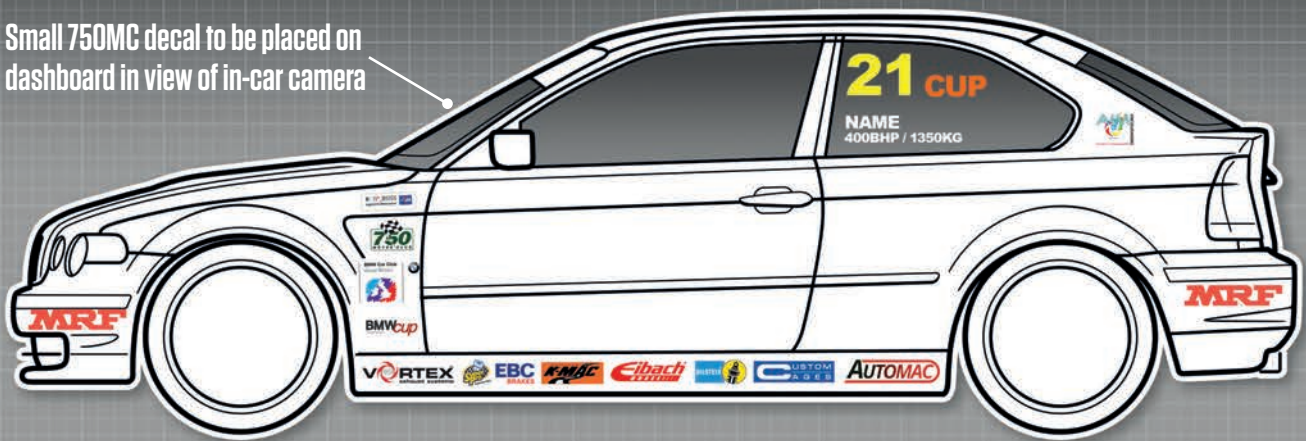

BMW CCR

Championship

Small 750MC decal to be placed on dashboard in view of in-car camera

MANDATORY DECALS 2021

FRONT	REAR	SIDE	
1 x BMW CCR sunstrip	1 x Autamac/Gripper sunstrip	2 x 750 Motor Club	2 x Bilstein, 2 x AIM
1 x BMW CCR numberplate	1 x Supersprint numberplate	2 x BMW Car Club UK	2 x Redbox Global
2 x tyre brand fitted	2 x tyre brand fitted	2 x Eibach	2 x Super Pro
			2 x Russ Cockburn memorial

Please ensure graphics are clearly visible and follow the plan exactly.

See championship regulations regarding class designation and race number positioning etc.

BMW CAR CLUB

BMW CCR

Cup Class

Small 750MC decal to be placed on dashboard in view of in-car camera