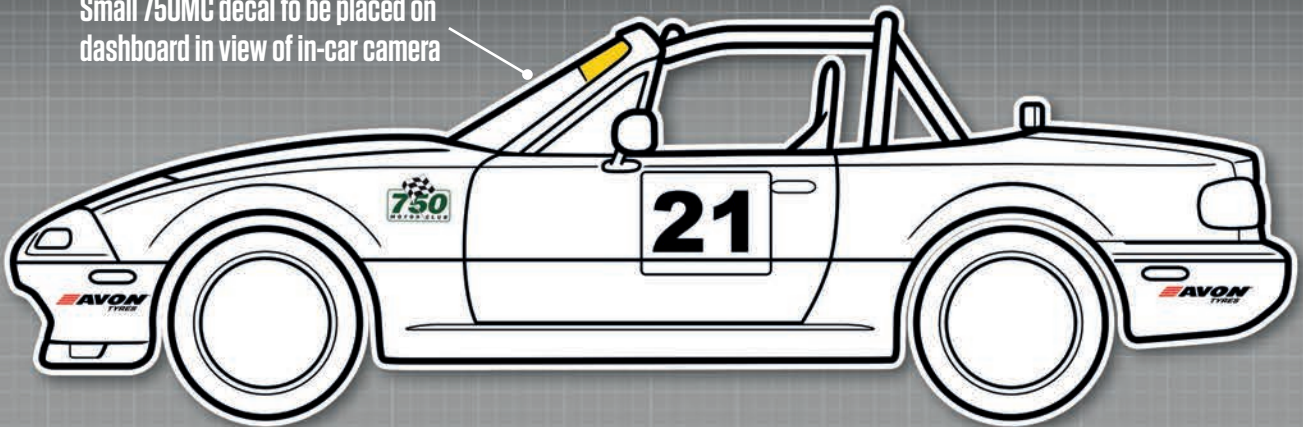

5 CLUB

MX-5 Cup

Championship

Small 750MC decal to be placed on dashboard in view of in-car camera

MANDATORY DECALS 2021

Front / Rear
1 x Switch/ 5Club sunstrip

1 x 5Club (on headlamp cover)

SIDE
2 x 750 Motor Club

4 x Avon Tyres (front & rear)

Please ensure graphics are clearly visible and follow the plan as closely as possible.