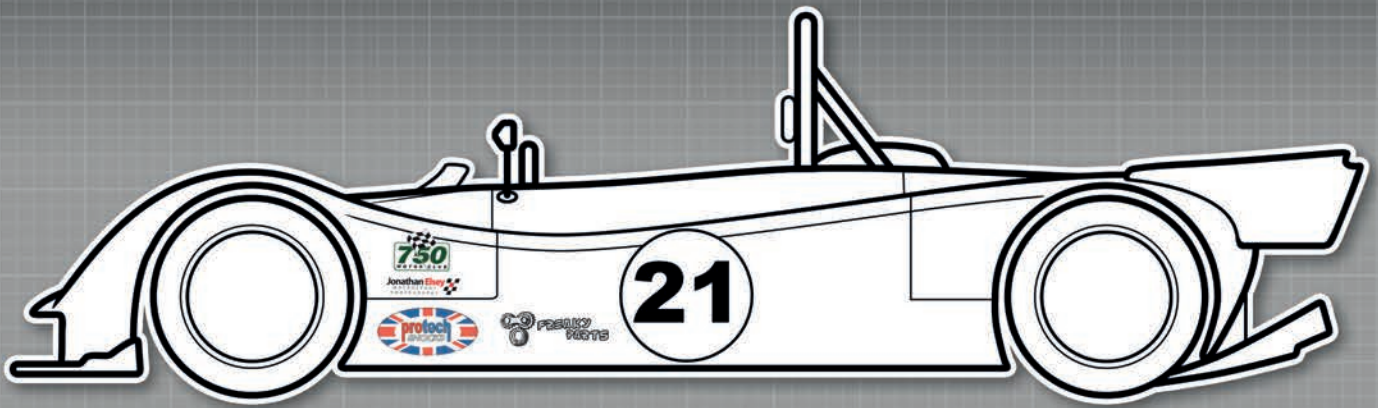

PROTECH SHOCKS

Sport Specials

Championship