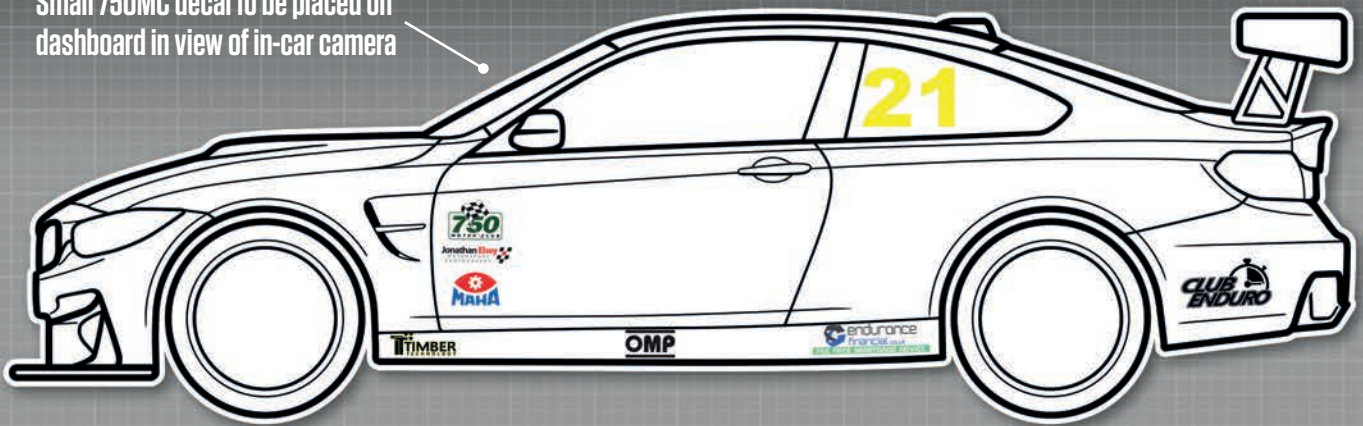

TEGIWA

Club Enduro

Championship

Small 750MC decal to be placed on dashboard in view of in-car camera

Coloured windscreen strip dependent on class (see below)