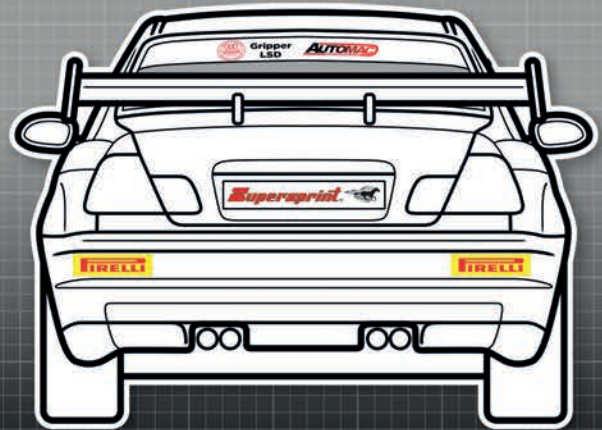

Position of all decals are flexible but please ensure graphics are clearly visible.
NOTE: Optional decals need to be present in order to be eligible for awards.

RLM RACING

Bikesports Championship

Small 750MC decal to be placed on dashboard in view of in-car camera

MANDATORY DECALS 2021

Front
1 x RLM Racing

SIDE
2 x 750 Motor Club

2 x RLM Racing
2 x Jon Elsey Photography

Please ensure graphics are clearly visible and follow the plan as closely as possible.

BMW CAR CLUB

BMW CCR

Championship

Small 750MC decal to be placed on dashboard in view of in-car camera

MANDATORY DECALS 2021

FRONT	REAR	SIDE	
1 x BMW CCR sunstrip	1 x Autamac/Gripper sunstrip	2 x 750 Motor Club	2 x Bilstein, 2 x AIM
1 x BMW CCR numberplate	1 x Supersprint numberplate	2 x BMW Car Club UK	2 x Redbox Global
2 x tyre brand fitted	2 x tyre brand fitted	2 x Eibach	2 x Super Pro
			2 x Russ Cockburn memorial