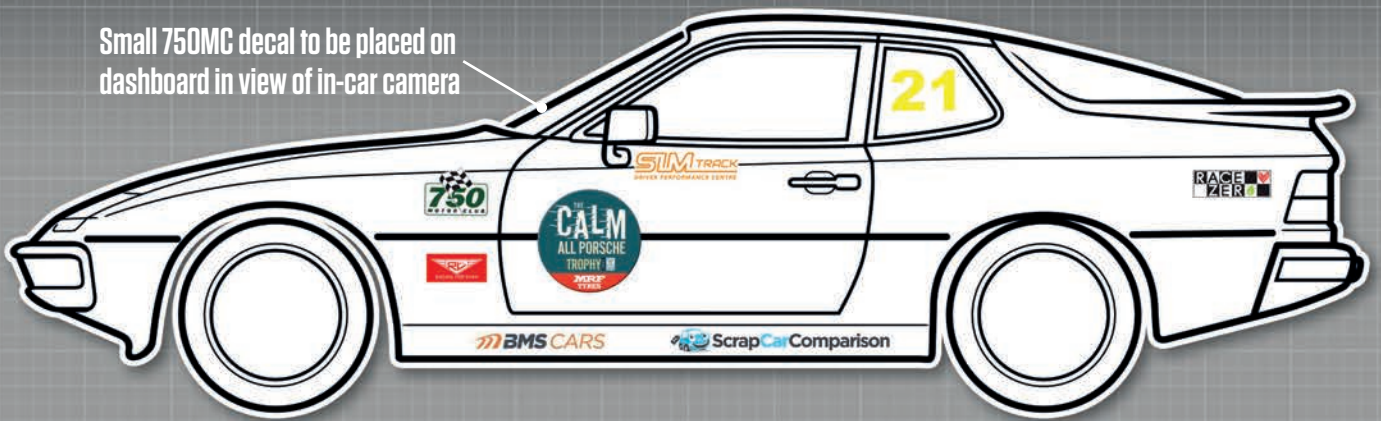

Please ensure graphics are clearly visible (those marked * are free to position on side of car)

See championship regulations regarding class designation and race number positioning.

C A L M

All Porsche

Race Series

Small 750MC decal to be placed on dashboard in view of in-car camera

MANDATORY DECALS 2021

Front	REAR	SIDE	
1 x McQ sunstrip	1 x AMS Porsche	2 x 750 Motor Club	2 x Scrap Car Comparison
1 x AMS Porsche	1 x Unique (numberplate)	2 x CALM All Porsche Trophy	2 x SimTrack
1 x Unique (numberplate)		2 x BMS Cars	2 x Racing For Ryan
			2 x Race Zero