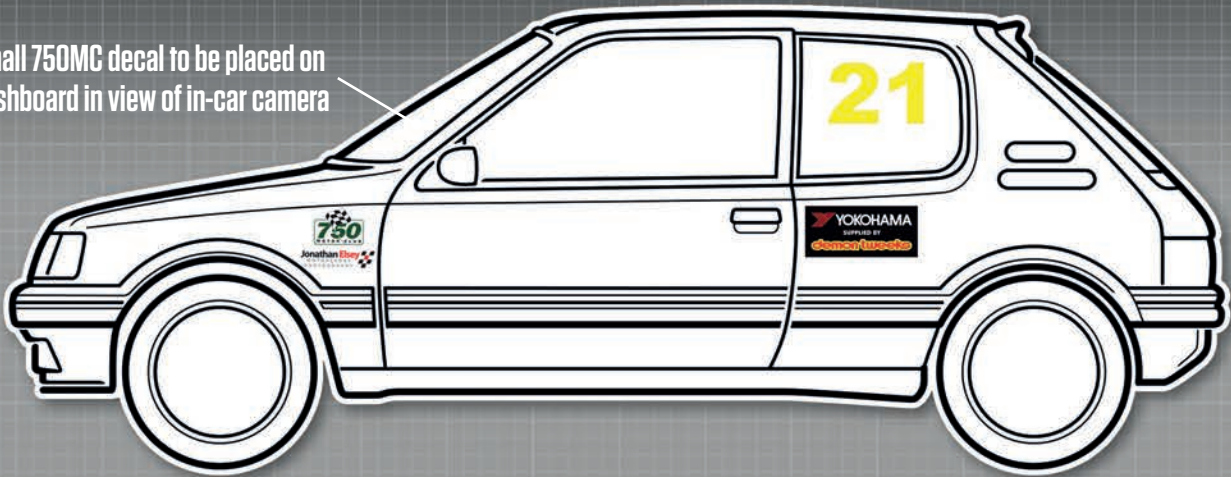

Please ensure graphics are clearly visible and follow the plan exactly.

See championship regulations regarding class designation and race number positioning etc.

DEMON TWEETS | YOKOHAMA

Classic Stock Hatch

Championship

Small 750MC decal to be placed on dashboard in view of in-car camera

MANDATORY DECALS 2021

Front / Rear
1 x Demon Tweets/Yokohama
sunstrip

2 x Classic Stock Hatch
numberplate

SIDE
2 x 750 Motor Club
2 x Demon Tweets/Yokohama