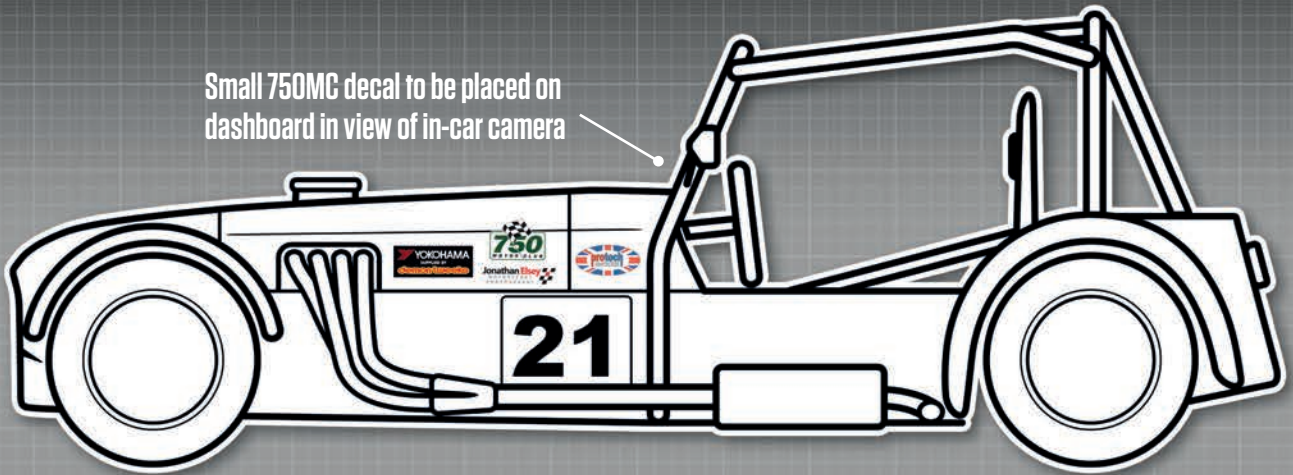

DEMON TWEETS | YOKOHAMA

Locost Championship

Small 750MC decal to be placed on dashboard in view of in-car camera

MANDATORY DECALS 2021

FRONT

1 x Demon Tweets/Yokohama
1 x Locost (numberplate)

REAR

1 x Locost (numberplate)

SIDE

2 x 750 Motor Club
2 x Demon Tweets/Yokohama

2 x Protech Shocks
2 x Jon Elsey Photography

Position of all decals are flexible but please ensure graphics are clearly visible.