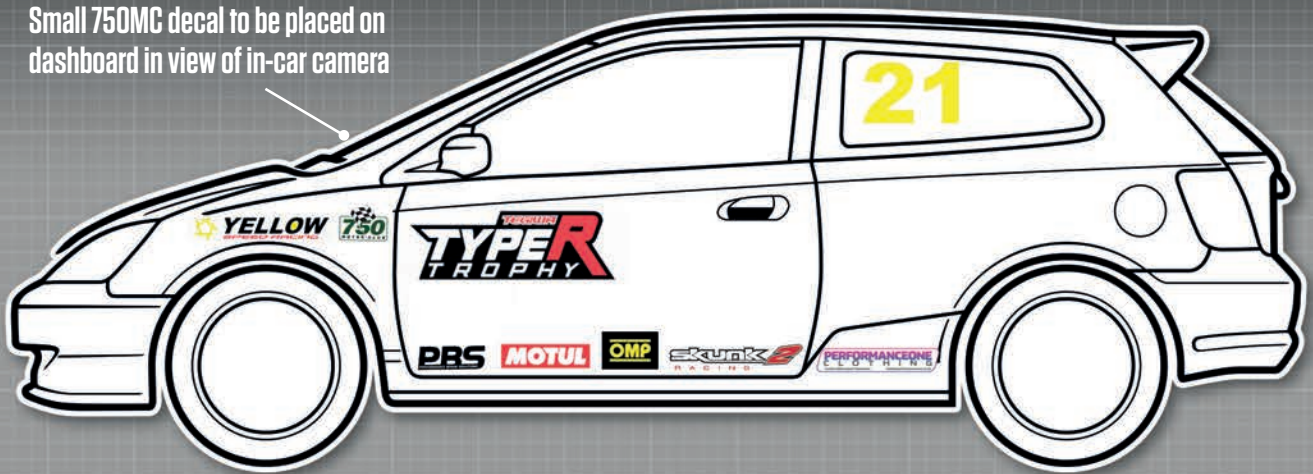

TEGIWA

Type-R Trophy

Championship

Small 750MC decal to be placed on dashboard in view of in-car camera

MANDATORY DECALS 2021

FRONT	REAR	SIDE	
1 x Type-R Trophy sunstrip	1 x MRF (numberplate)	1 x MRF (numberplate)	2 x Motul
1 x Teguiwa (bonnet)	2 x YSR (bumper)	2 x 750 Motor Club	2 x Skunk 2
1 x Yellow Speed (bonnet)	1 x Teguiwa (bumper)	2 x Type-R Trophy	2 x OMP
			2 x PBS
			2 x Yellow Speed Racing
			2 x Performance Clothing

Please ensure graphics are clearly visible and follow the plan as closely as possible.