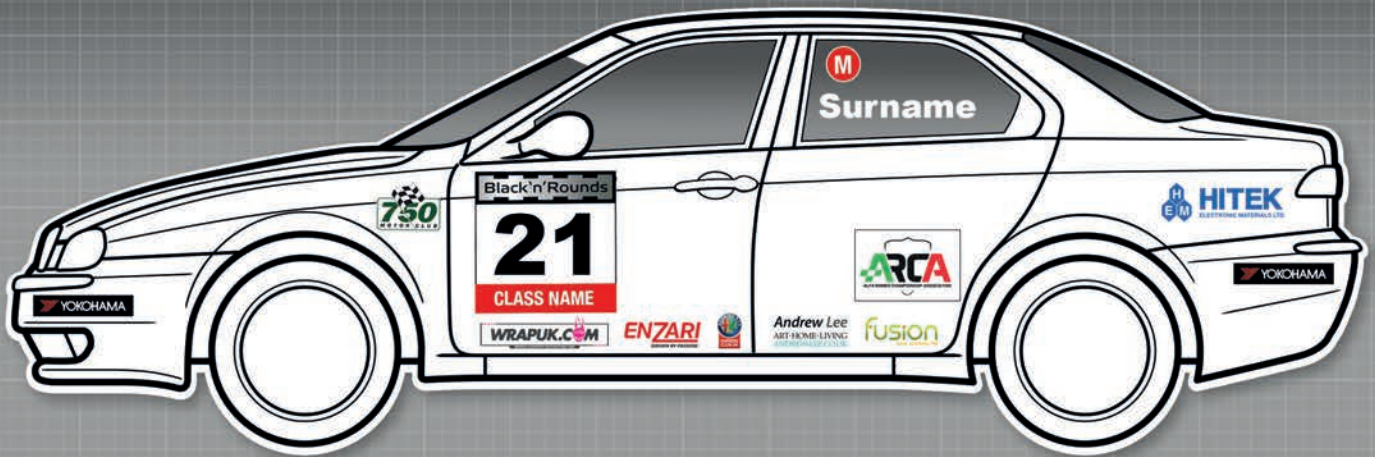

ALFA ROMEO OWNERS CLUB

Alfa Romeo

Championship

MANDATORY DECALS 2021

FRONT	REAR			
1 x Hitek sunstrip	1 x WoYa Digital numberplate	2 x 750 Motor Club*	2 x Fusion*	2 x AROC*
1 x WoYa Digital numberplate		2 x Hitek	2 x ARCA*	2 x Enzari*
	SIDE	2 x Andrew Lee*	2 x Black 'n' Rounds number square	
	4 x Yokohama (TS only)	2 x WrapUk.com*		

Please ensure graphics are clearly visible (those marked * are free to position on side of car)

See championship regulations regarding class designation and race number positioning.