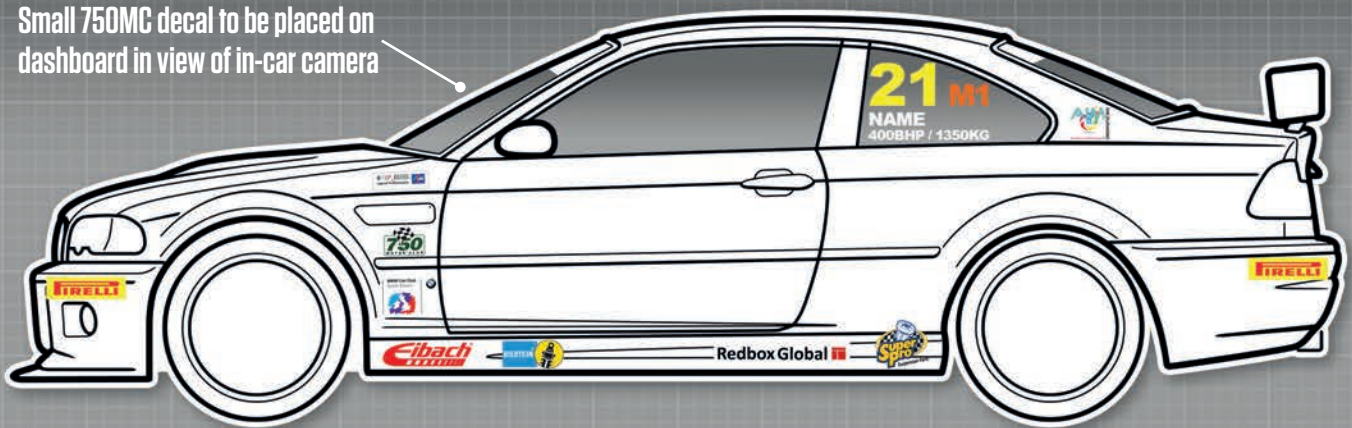

Position of all decals are flexible but please ensure graphics are clearly visible.
NOTE: Optional decals need to be present in order to be eligible for awards.

RLM RACING

Bikesports Championship

Small 750MC decal to be placed on dashboard in view of in-car camera

MANDATORY DECALS 2021

Front
1 x RLM Racing

SIDE
2 x 750 Motor Club

2 x RLM Racing
2 x Jon Elsey Photography

Please ensure graphics are clearly visible and follow the plan as closely as possible.

BMW CAR CLUB

BMW CCR

Championship

Small 750MC decal to be placed on dashboard in view of in-car camera

MANDATORY DECALS 2021

FRONT	REAR	SIDE	
1 x BMW CCR sunstrip	1 x Autamac/Gripper sunstrip	2 x 750 Motor Club	2 x Bilstein, 2 x AIM
1 x BMW CCR numberplate	1 x Supersprint numberplate	2 x BMW Car Club UK	2 x Redbox Global
2 x tyre brand fitted	2 x tyre brand fitted	2 x Eibach	2 x Super Pro
			2 x Russ Cockburn memorial