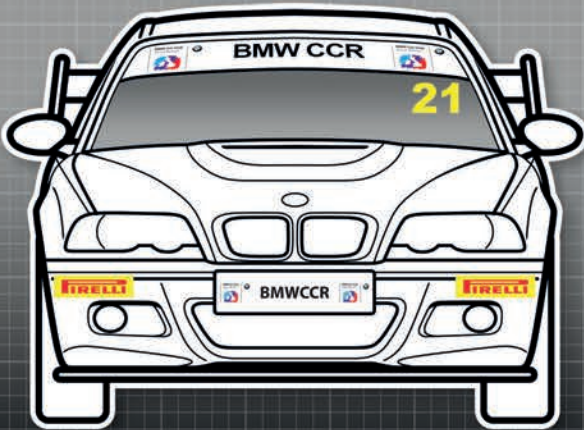

Position of all decals are flexible but please ensure graphics are clearly visible.
NOTE: Optional decals need to be present in order to be eligible for awards.

RLM RACING

Bikesports Championship

Small 750MC decal to be placed on dashboard in view of in-car camera

MANDATORY DECALS 2021

Front
1 x RLM Racing

SIDE
2 x 750 Motor Club

2 x RLM Racing
2 x Jon Elsey Photography

Please ensure graphics are clearly visible and follow the plan as closely as possible.

BMW CAR CLUB

BMW CCR

Championship

Small 750MC decal to be placed on dashboard in view of in-car camera

MANDATORY DECALS 2021

FRONT	REAR	SIDE	
1 x BMW CCR sunstrip	1 x Autamac/Gripper sunstrip	2 x 750 Motor Club	2 x Bilstein, 2 x AIM
1 x BMW CCR numberplate	1 x Supersprint numberplate	2 x BMW Car Club UK	2 x Redbox Global
2 x tyre brand fitted	2 x tyre brand fitted	2 x Eibach	2 x Super Pro
			2 x Russ Cockburn memorial

Please ensure graphics are clearly visible and follow the plan exactly.

See championship regulations regarding class designation and race number positioning etc.

BMW CAR CLUB

BMW CCR

Cup Class

Small 750MC decal to be placed on dashboard in view of in-car camera