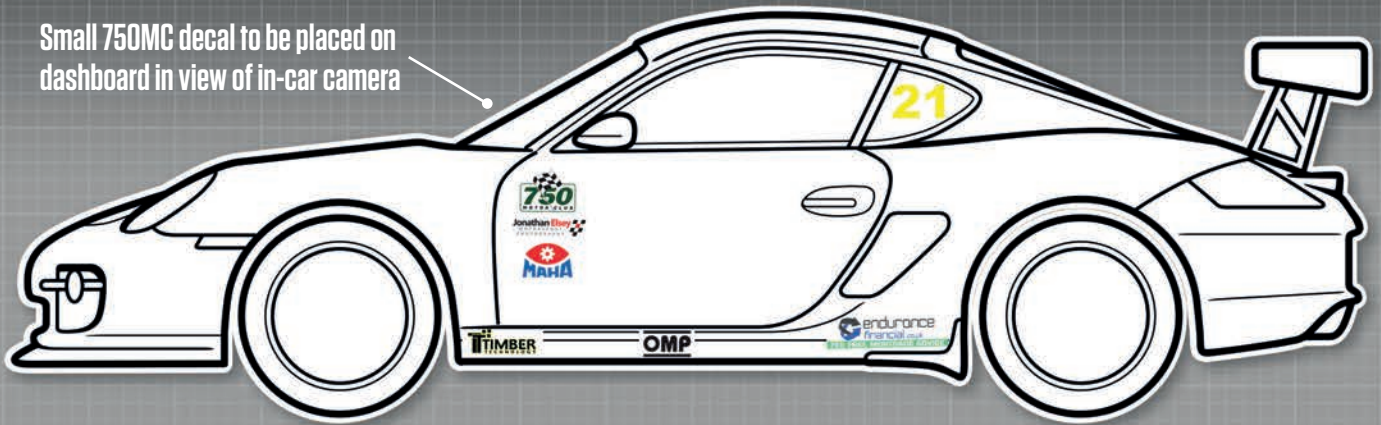

4 x Avon Tyres (front & rear)

Please ensure graphics are clearly visible and follow the plan as closely as possible.

TEGIWA

Roadsports Series

Small 750MC decal to be placed on dashboard in view of in-car camera