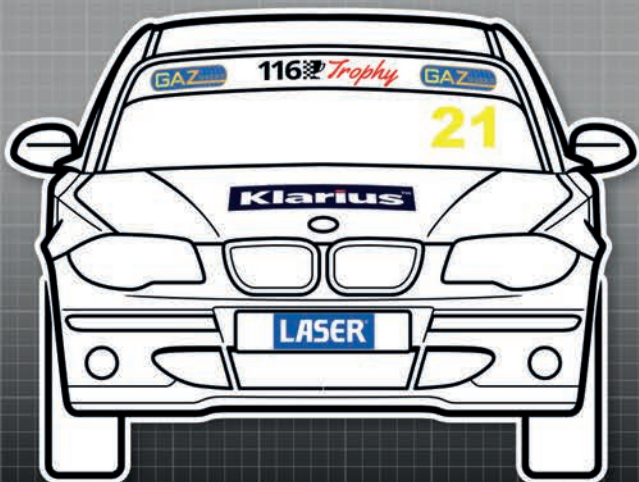

**MANDATORY DECALS
2021**

GAZ SHOCKS

116 Trophy

Race Series

Small 750MC decal to be placed on dashboard in view of in-car camera

MANDATORY DECALS 2021

FRONT / REAR
 1 x Gaz/116 Trophy sunstrip
 1 x Klarius

SIDE
 2x Laser Tools (numberplate)
 2 x 750 Motor Club