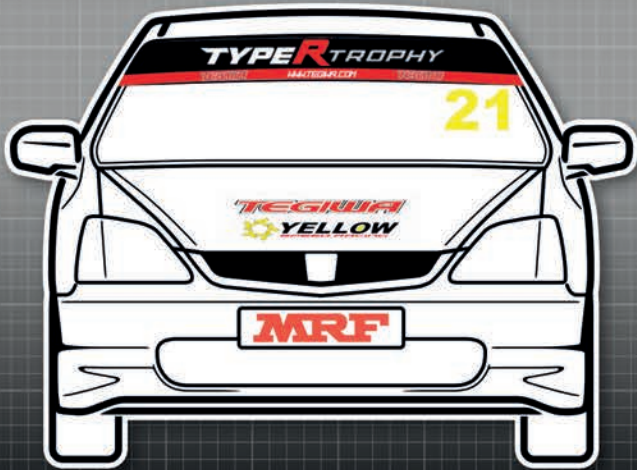

Small 750MC decal to be placed on dashboard in view of in-car camera

MANDATORY DECALS 2021

FRONT	REAR	SIDE	
1 x Type-R Trophy sunstrip	1 x MRF (numberplate)	1 x MRF (numberplate)	2 x Motul
1 x Teguiwa (bonnet)	2 x YSR (bumper)	2 x 750 Motor Club	2 x Skunk 2
1 x Yellow Speed (bonnet)	1 x Teguiwa (bumper)	2 x Type-R Trophy	2 x OMP
			2 x PBS
			2 x Yellow Speed Racing
			2 x Performance Clothing