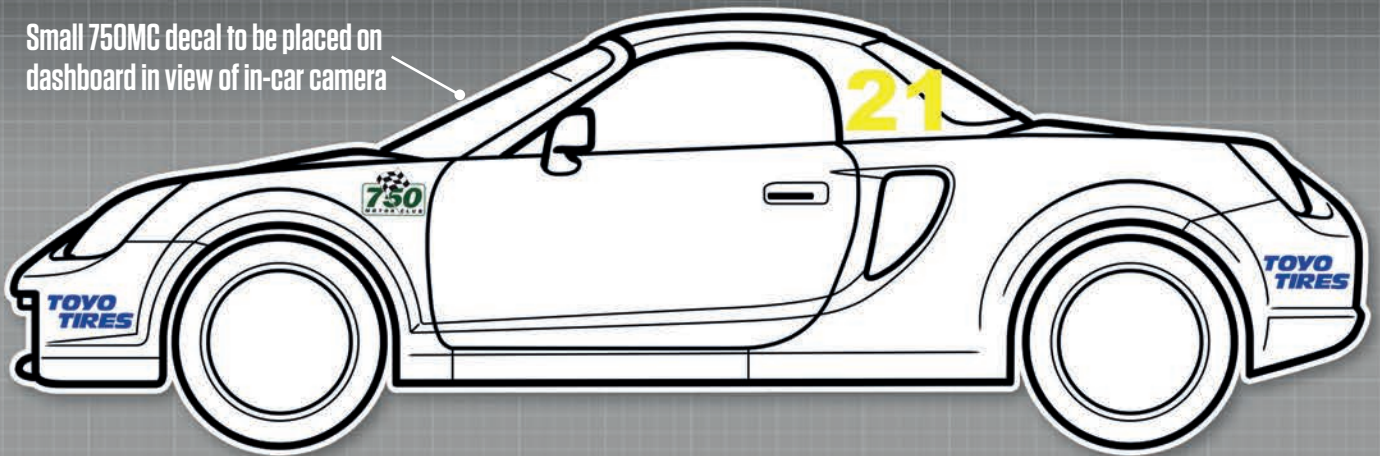

2 x Yokohama

2 x Jon Elsey Photography

Position of all decals are flexible but please ensure graphics are clearly visible.

TOYO TIRES | TOYOTA

Toyota MR2

Championship

Small 750MC decal to be placed on dashboard in view of in-car camera