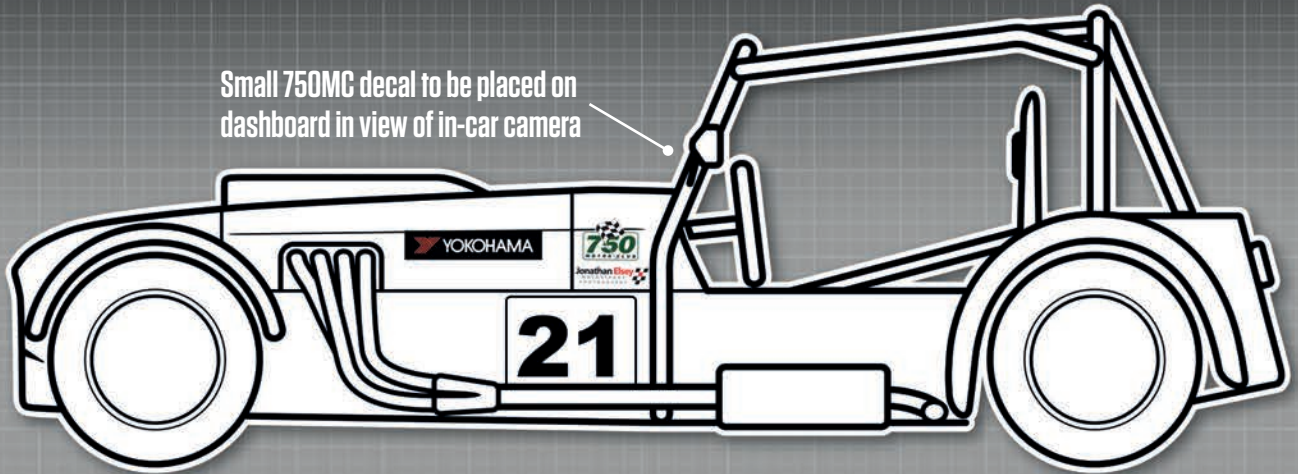

Small 750MC decal to be placed on dashboard in view of in-car camera

MANDATORY DECALS 2021

FRONT

1 x Ma7da numberplate

REAR

1 x Ma7da numberplate

SIDE

2 x 750 Motor Club