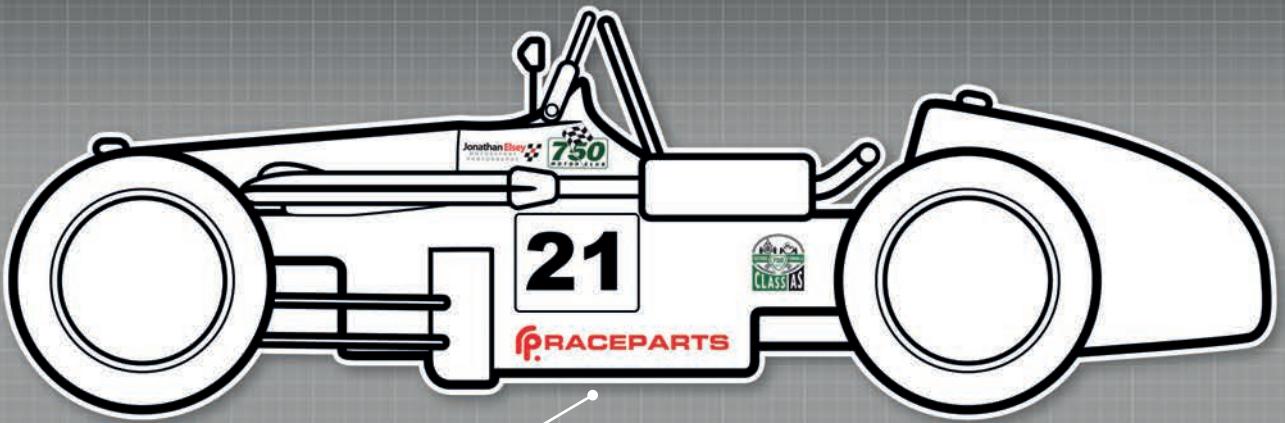

Race Series

NOTE: Smaller Raceparts decals available

MANDATORY DECALS 2021

SIDE
2 x 750 Motor Club

2 x Raceparts
2 x Jon Elsey Photography

2 x H750F Class A, C or AS
graphic

Position of all decals are flexible but please ensure graphics are clearly visible.