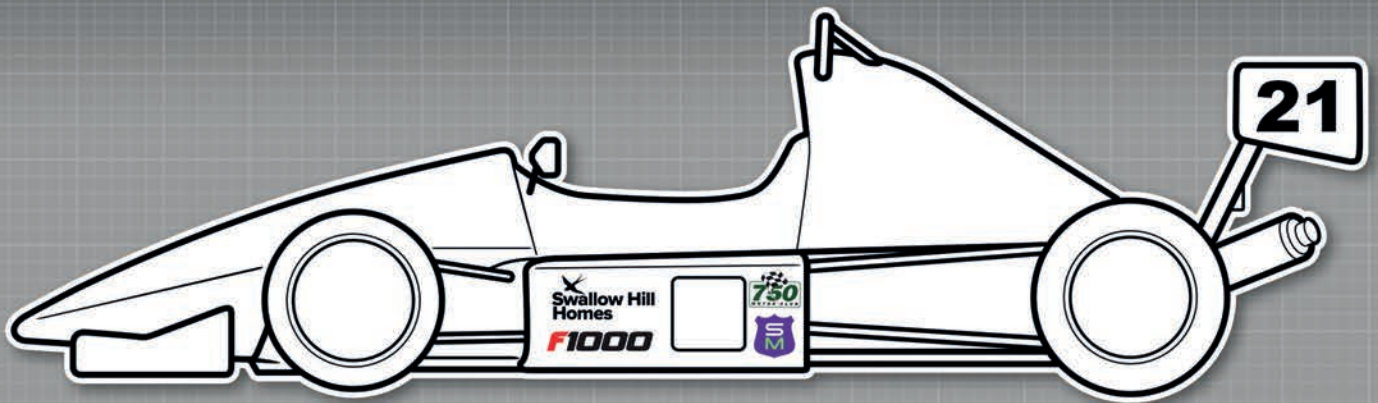

SWALLOW HILL HOMES

F1000

Championship