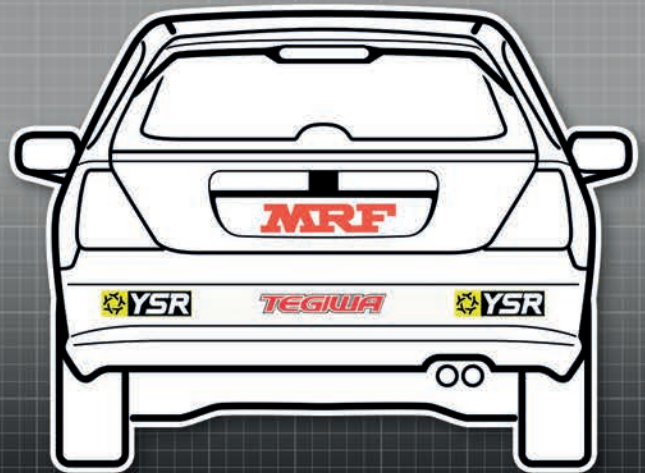

SIDE
2 x 750 Motor Club

2 x Protech Shocks

2 x Jon Elsey Photography

2 x Freaky Parts

Please ensure graphics are clearly visible and follow the plan as closely as possible.

TEGIWA

Type-R Trophy

Championship

Small 750MC decal to be placed on dashboard in view of in-car camera

MANDATORY DECALS 2021

FRONT	REAR	SIDE	
1 x Type-R Trophy sunstrip	1 x MRF (numberplate)	1 x MRF (numberplate)	2 x Motul
1 x Teguiwa (bonnet)	2 x YSR (bumper)	2 x 750 Motor Club	2 x Skunk 2
1 x Yellow Speed (bonnet)	1 x Teguiwa (bumper)	2 x Type-R Trophy	2 x OMP
			2 x PBS
			2 x Yellow Speed Racing
			2 x Performance Clothing