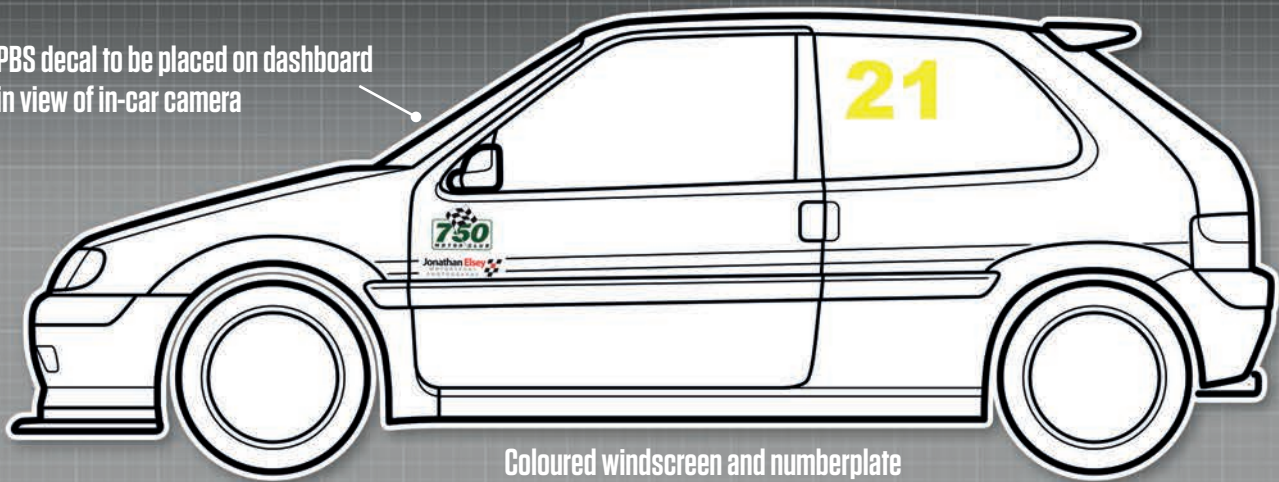

Race Series

NOTE: Smaller Raceparts decals available

MANDATORY DECALS 2021

SIDE
2 x 750 Motor Club

2 x Raceparts
2 x Jon Elsey Photography

2 x H750F Class A, C or AS
graphic

Position of all decals are flexible but please ensure graphics are clearly visible.

PBS BRAKES

Hot Hatch

Championship

PBS decal to be placed on dashboard
in view of in-car camera

Coloured windscreen and numberplate
strips dependent on class

MANDATORY DECALS 2021

FRONT	REAR	SIDE
1 x PBS sunstrip	1 x PBS numberplate	2 x 750 Motor Club
1 x PBS numberplate	1 x class decal	2 x Jon Elsey Photography